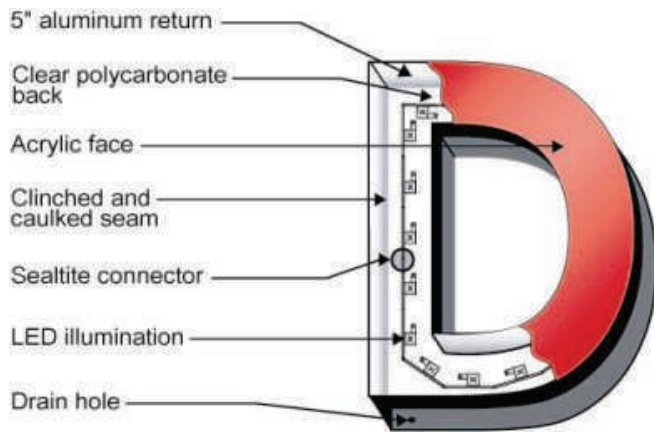

FRONT LIT CHANNEL LETTERS

Most Popular

Interior / Exterior

Lighted / Non-Lighted

3"-5" deep

FRONT VIEW

SIDE VIEW FLUSH MOUNT

FRONT & BACK LIT CHANNEL LETTERS

Interior / Exterior

Lighted

3"-5" deep

FRONT VIEW

SIDE VIEW

REVERSE LIT CHANNEL LETTERS

Interior / Exterior

Lighted

Standart 2" deep

LED ILLUMINATED SIGN BOX

Interior / Exterior

Lighted / Non-Lighted

Standart - 4" deep

CHANNEL LETTERS WITH 2" ALUMINIUM SUPPORT BOX

Exterior

Lighted / Non-Lighted

PUSH THROUGH SIGNS

Interior / Exterior

Lighted

2"-4" deep

CUT OUT LETTERS: ALUPANEL PVC & PLEXIGLASS

Interior / Exterior

Non Lighted

Thicknes 1/8"-1"