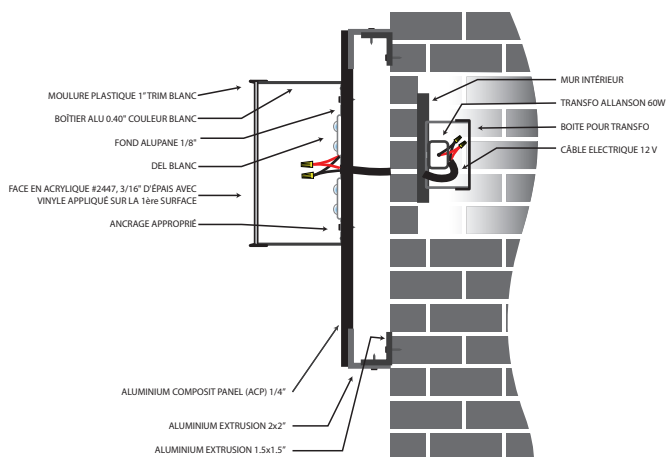

Interior / Exterior

Lighted

3"-5" deep

FRONT VIEW

SIDE VIEW

REVERSE LIT CHANNEL LETTERS

Interior / Exterior

Lighted

Standart 2" deep

LED ILLUMINATED SIGN BOX

Interior / Exterior

Lighted / Non-Lighted

Standart - 4" deep

CHANNEL LETTERS WITH 2" ALUMINIUM SUPPORT BOX

Exterior

Lighted / Non-Lighted

PUSH THROUGH SIGNS

Interior / Exterior

Lighted

2"-4" deep

CUT OUT LETTERS: ALUPANEL PVC & PLEXIGLASS

Interior / Exterior

Non Lighted

Thicknes 1/8"-1"

SIDEVIEW

INTERIOR SIGNS

Interior

Non Lighted