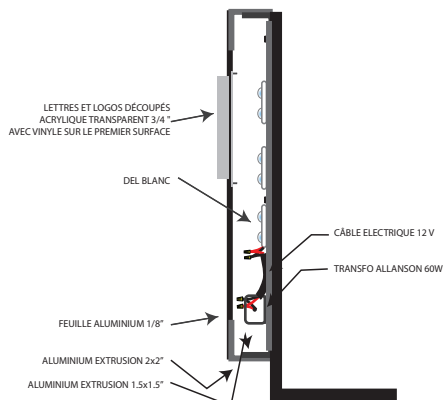

Interior / Exterior

Lighted

3"-5" deep

FRONT VIEW

SIDE VIEW

REVERSE LIT CHANNEL LETTERS

Interior / Exterior

Lighted

Standart 2" deep

LED ILLUMINATED SIGN BOX

Interior / Exterior

Lighted / Non-Lighted

Standart - 4" deep

CHANNEL LETTERS WITH 2" ALUMINIUM SUPPORT BOX

Exterior

Lighted / Non-Lighted

PUSH THROUGH SIGNS

Interior / Exterior

Lighted

2"-4" deep

CUT OUT LETTERS: ALUPANEL PVC & PLEXIGLASS

Interior / Exterior

Non Lighted

Thicknes 1/8"-1"

SIDEVIEW

INTERIOR SIGNS

Interior

Non Lighted