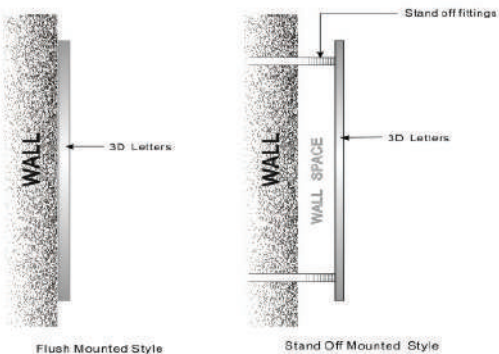

Standart 2" deep

LED ILLUMINATED SIGN BOX

Interior / Exterior

Lighted / Non-Lighted

Standart - 4" deep

CHANNEL LETTERS WITH 2" ALUMINIUM SUPPORT BOX

Exterior

Lighted / Non-Lighted

PUSH THROUGH SIGNS

Interior / Exterior

Lighted

2"-4" deep

CUT OUT LETTERS: ALUPANEL PVC & PLEXIGLASS

Interior / Exterior

Non Lighted

Thicknes 1/8"-1"

SIDEVIEW

INTERIOR SIGNS

Interior

Non Lighted