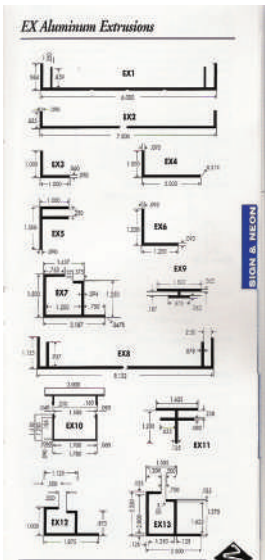

Interior / Exterior

Lighted

3"-5" deep

FRONT VIEW

SIDE VIEW

REVERSE LIT CHANNEL LETTERS

Interior / Exterior

Lighted

Standart 2" deep

LED ILLUMINATED SIGN BOX

Interior / Exterior

Lighted / Non-Lighted

Standart - 4" deep

CHANNEL LETTERS WITH 2" ALUMINIUM SUPPORT BOX

Exterior

Lighted / Non-Lighted

PUSH THROUGH SIGNS

Interior / Exterior

Lighted

2"-4" deep

CUT OUT LETTERS: ALUPANEL PVC & PLEXIGLASS

Interior / Exterior

Non Lighted

Thicknes 1/8"-1"

SIDEVIEW

INTERIOR SIGNS

Interior

Non Lighted