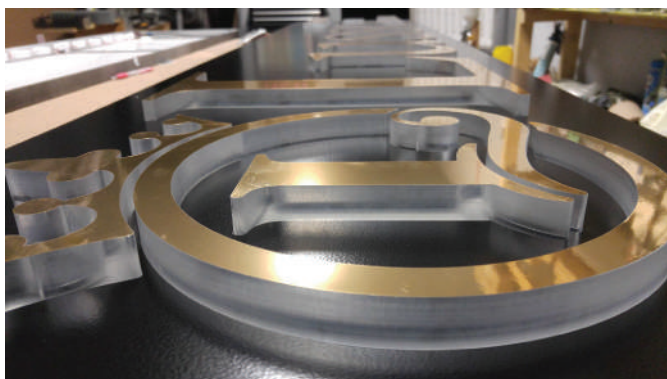

Interior / Exterior

Lighted

3"-5" deep

FRONT VIEW

SIDE VIEW

REVERSE LIT CHANNEL LETTERS

Interior / Exterior

Lighted

Standart 2" deep

LED ILLUMINATED SIGN BOX

Interior / Exterior

Lighted / Non-Lighted

Standart - 4" deep

CHANNEL LETTERS WITH 2" ALUMINIUM SUPPORT BOX

Exterior

Lighted / Non-Lighted

PUSH THROUGH SIGNS

Interior / Exterior

Lighted

2"-4" deep

CUT OUT LETTERS: ALUPANEL PVC & PLEXIGLASS

Interior / Exterior

Non Lighted

Thicknes 1/8"-1"