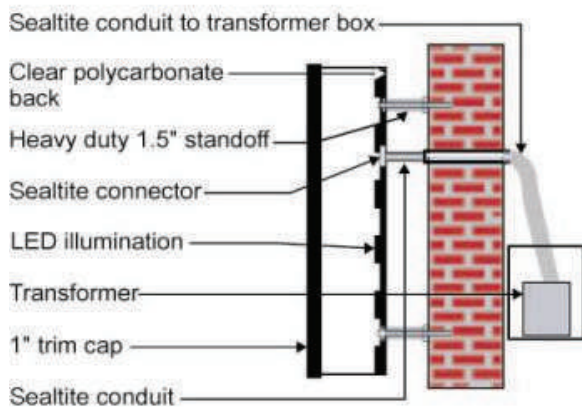

FRONT LIT CHANNEL LETTERS

Most Popular

Interior / Exterior

Lighted / Non-Lighted

3"-5" deep

FRONT VIEW

SIDE VIEW FLUSH MOUNT

FRONT & BACK LIT CHANNEL LETTERS

Interior / Exterior

Lighted

3"-5" deep

FRONT VIEW

SIDE VIEW

REVERSE LIT CHANNEL LETTERS

Interior / Exterior

Lighted

Standart 2" deep

LED ILLUMINATED SIGN BOX

Interior / Exterior

Lighted / Non-Lighted

Standart - 4" deep

CHANNEL LETTERS WITH 2" ALUMINIUM SUPPORT BOX

Exterior

Lighted / Non-Lighted