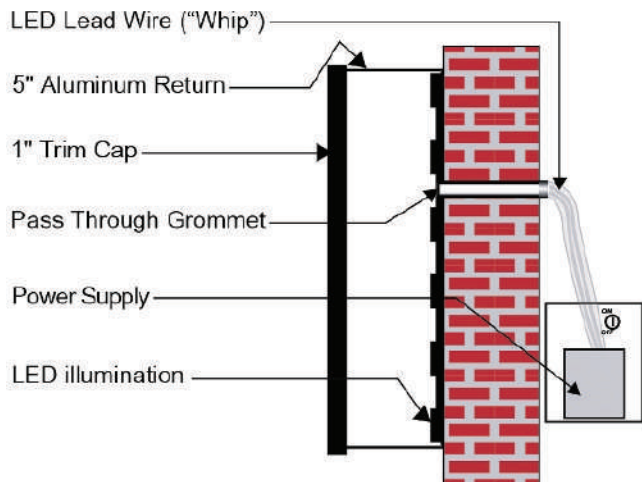

FRONT LIT CHANNEL LETTERS

Most Popular

Interior / Exterior

Lighted / Non-Lighted

3"-5" deep

FRONT VIEW

SIDE VIEW FLUSH MOUNT

FRONT & BACK LIT CHANNEL LETTERS

Interior / Exterior

Lighted

3"-5" deep

FRONT VIEW

SIDE VIEW

REVERSE LIT CHANNEL LETTERS

Interior / Exterior

Lighted

Standart 2" deep

LED ILLUMINATED SIGN BOX

Interior / Exterior

Lighted / Non-Lighted

Standart - 4" deep

CHANNEL LETTERS WITH 2" ALUMINIUM SUPPORT BOX

Exterior

Lighted / Non-Lighted

PUSH THROUGH SIGNS

Interior / Exterior

Lighted

2"-4" deep

CUT OUT LETTERS: ALUPANEL PVC & PLEXIGLASS

Interior / Exterior

Non Lighted

Thicknes 1/8"-1"