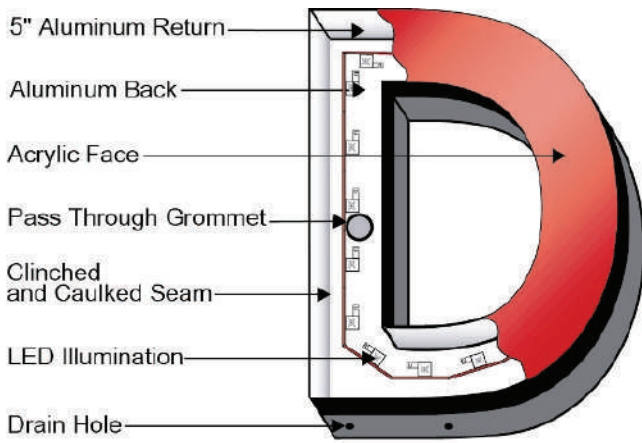

FRONT LIT CHANNEL LETTERS

Most Popular

Interior / Exterior

Lighted / Non-Lighted

3"-5" deep

FRONT VIEW

SIDE VIEW FLUSH MOUNT

FRONT & BACK LIT CHANNEL LETTERS

Interior / Exterior

Lighted

3"-5" deep

FRONT VIEW

SIDE VIEW

REVERSE LIT CHANNEL LETTERS

Interior / Exterior

Lighted

Standart 2" deep

LED ILLUMINATED SIGN BOX

Interior / Exterior

Lighted / Non-Lighted

Standart - 4" deep

CHANNEL LETTERS WITH 2" ALUMINIUM SUPPORT BOX

Exterior

Lighted / Non-Lighted

PUSH THROUGH SIGNS

Interior / Exterior

Lighted

2"-4" deep

CUT OUT LETTERS: ALUPANEL PVC & PLEXIGLASS

Interior / Exterior

Non Lighted

Thicknes 1/8"-1"