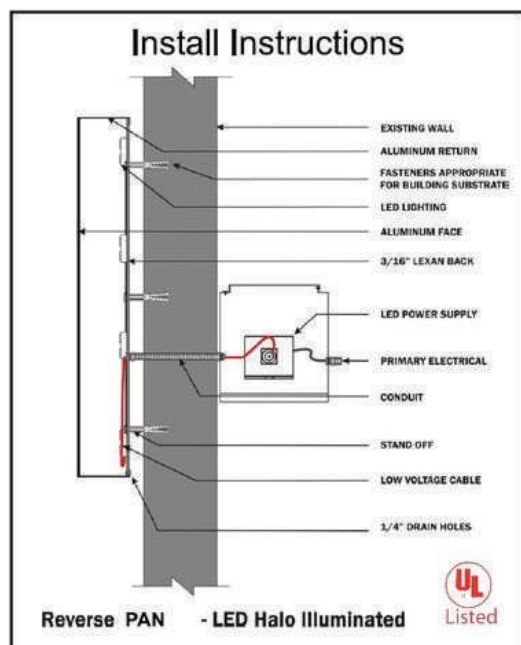

Interior / Exterior

Lighted

3"-5" deep

FRONT VIEW

SIDE VIEW

REVERSE LIT CHANNEL LETTERS

Interior / Exterior

Lighted

Standart 2" deep

LED ILLUMINATED SIGN BOX

Interior / Exterior

Lighted / Non-Lighted

Standart - 4" deep

CHANNEL LETTERS WITH 2" ALUMINIUM SUPPORT BOX

Exterior

Lighted / Non-Lighted

PUSH THROUGH SIGNS

Interior / Exterior

Lighted

2"-4" deep

CUT OUT LETTERS: ALUPANEL PVC & PLEXIGLASS

Interior / Exterior

Non Lighted

Thicknes 1/8"-1"